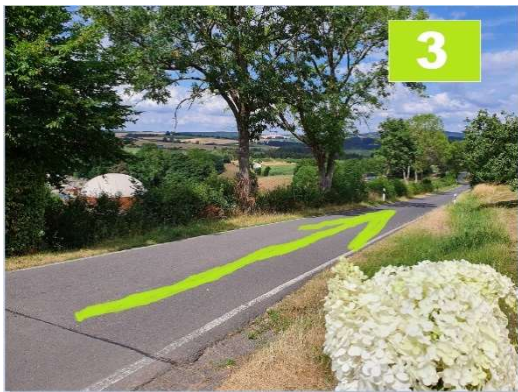

DELIVERY INFORMATION:

Direction: Between the church and the pub „Bei Pullen“, turn off in the direction of Niederhabscheider Straße. Then keep directly to the right and continue in the direction of Habscheider Mühle for about 300m. Now take a 180° bend to the left and the main entrance is on the left.